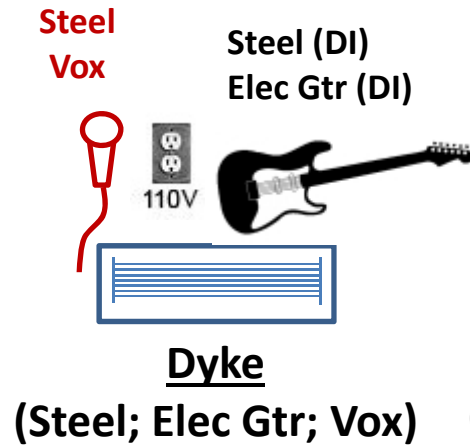

The Boat Drunks – Stage Plot

Version: 1/27/2017

Tech Notes:

1. Please provide front audience fill speakers (no amps are on stage)
2. Band supplies 24-ch FOH fan-out.
3. Band supplies and controls IEM system.
3. Band provides all mics, DIs, stands, cables.
4. FOH fan-out is labeled by instrument (land them in any order you prefer)
5. This is a vocal-forward band, with all 5 vox mics sharing lead. There is also a lot of harmony vox in most songs.
6. See separate 'Input List' for mic/input details and additional notes.

Drums - 8 Channels
Drum Riser: 6' x 8'

Front Fill Speakers