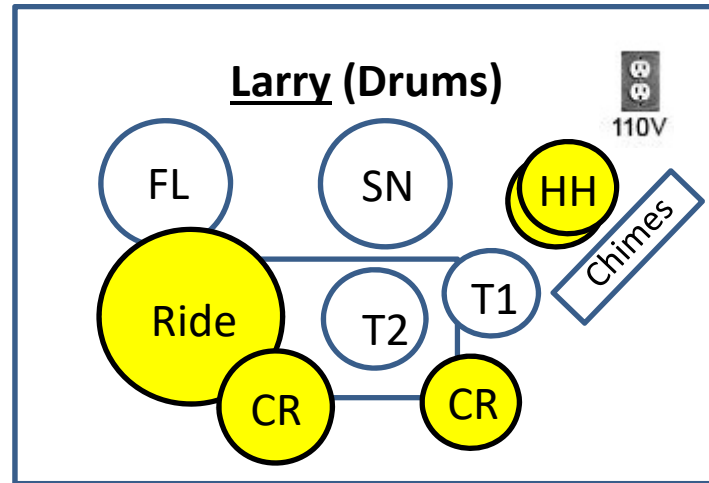

The Boat Drunks – Stage Plot

Version: 1/27/2017

Tech Notes:

1. Please provide front audience fill speakers (no amps are on stage)
2. Band supplies 24-ch FOH fan-out.
3. Band supplies and controls IEM system.
3. Band provides all mics, DIs, stands, cables.
4. FOH fan-out is labeled by instrument (land them in any order you prefer)
5. This is a vocal-forward band, with all 5 vox mics sharing lead. There is also a lot of harmony vox in most songs.
6. See separate 'Input List' for mic/input details and additional notes.

Drums - 8 Channels
Drum Riser: 6' x 8'

Front Fill Speakers