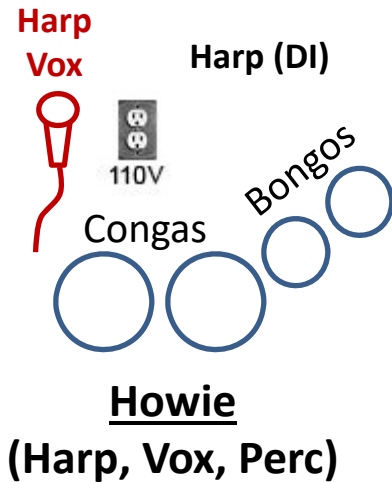

The Boat Drunks – Stage Plot

Version: 1/27/2017

Tech Notes:

1. Please provide front audience fill speakers (no amps are on stage)
2. Band supplies 24-ch FOH fan-out.
3. Band supplies and controls IEM system.
3. Band provides all mics, DIs, stands, cables.
4. FOH fan-out is labeled by instrument (land them in any order you prefer)
5. This is a vocal-forward band, with all 5 vox mics sharing lead. There is also a lot of harmony vox in most songs.
6. See separate 'Input List' for mic/input details and additional notes.

Drums - 8 Channels
Drum Riser: 6' x 8'

Front Fill Speakers