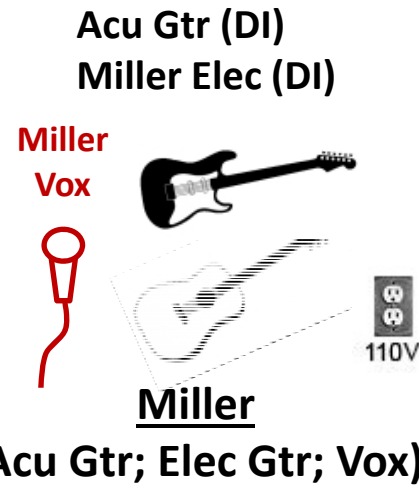

The Boat Drunks – Stage Plot

Version: 1/27/2017

Tech Notes:

1. Please provide front audience fill speakers (no amps are on stage)
2. Band supplies 24-ch FOH fan-out.
3. Band supplies and controls IEM system.
3. Band provides all mics, DIs, stands, cables.
4. FOH fan-out is labeled by instrument (land them in any order you prefer)
5. This is a vocal-forward band, with all 5 vox mics sharing lead. There is also a lot of harmony vox in most songs.
6. See separate 'Input List' for mic/input details and additional notes.

Drums - 8 Channels
Drum Riser: 6' x 8'

Front Fill Speakers